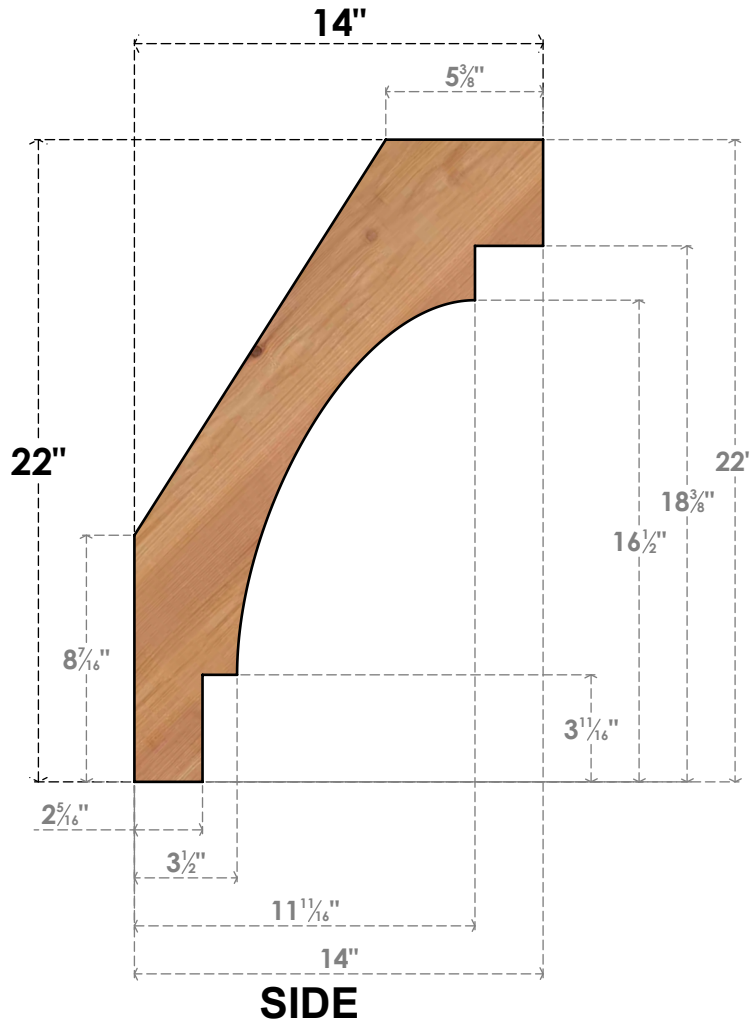

BRC04X14X22MRC00SWR

3 1/2"W X 14"D X 22"H MERCED SMOOTH BRACE, WESTERN RED CEDAR

EKENA MILLWORK
 2300 WEST MAIN ST.
 CLARKSVILLE, TX 75426
 TOLL FREE: 866-607-0453
 WWW.EKENAMILLWORK.COM

NOTES

1. INSTALLATION TO BE COMPLETED IN ACCORDANCE WITH MANUFACTURER'S SPECIFICATIONS.
2. DRAWING MAY NOT BE TO SCALE
3. THIS DRAWING IS INTENDED FOR DESIGN AND PLANNING PURPOSES ONLY.
4. ALL INFORMATION CONTAINED HEREIN WAS CURRENT AT THE TIME OF DEVELOPMENT BUT MUST BE REVIEWED AND APPROVED BY THE PRODUCT MANUFACTURER TO BE CONSIDERED ACCURATE.
5. PRODUCTS ARE NOT KILN DRIED. THIS ITEM IS UNIQUE AND WILL CONTAIN THE NATURAL VARIATIONS THAT THE WOOD SPECIES OFFERS. THIS MAY RESULT IN VARIATIONS UP TO 1/4"