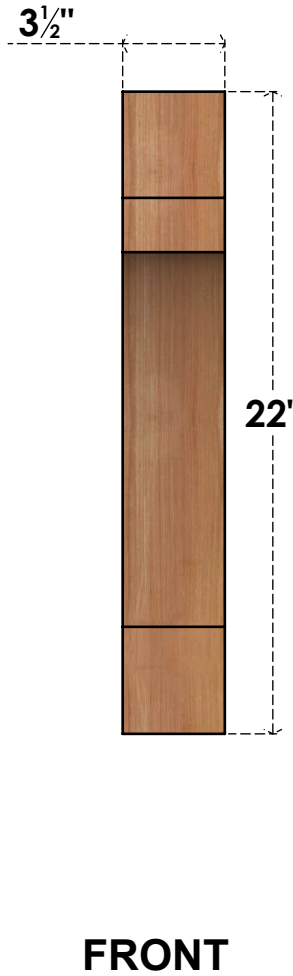

BRC04X14X22MRC00SWR

3 1/2"W X 14"D X 22"H MERCED SMOOTH BRACE, WESTERN RED CEDAR

EKENA MILLWORK
 2300 WEST MAIN ST.
 CLARKSVILLE, TX 75426
 TOLL FREE: 866-607-0453
 WWW.EKENAMILLWORK.COM

NOTES

1. INSTALLATION TO BE COMPLETED IN ACCORDANCE WITH MANUFACTURER'S SPECIFICATIONS.
2. DRAWING MAY NOT BE TO SCALE
3. THIS DRAWING IS INTENDED FOR DESIGN AND PLANNING PURPOSES ONLY.
4. ALL INFORMATION CONTAINED HEREIN WAS CURRENT AT THE TIME OF DEVELOPMENT BUT MUST BE REVIEWED AND APPROVED BY THE PRODUCT MANUFACTURER TO BE CONSIDERED ACCURATE.
5. PRODUCTS ARE NOT KILN DRIED. THIS ITEM IS UNIQUE AND WILL CONTAIN THE NATURAL VARIATIONS THAT THE WOOD SPECIES OFFERS. THIS MAY RESULT IN VARIATIONS UP TO 1/4"